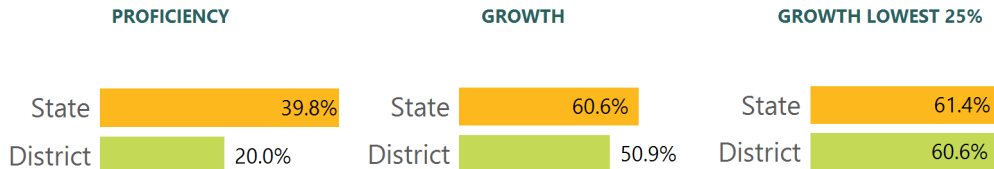

District Report Card 2017 - 2018

For more detailed information, please visit <http://msrc.mdek12.org>.

Meridian Public School District Mississippi

Grade

F

1019 25th Ave.
Meridian, MS 39301
Dr. Amy Carter
amcarter@mpsdk12.net

SCHOOL ACCOUNTABILITY GRADE COMPONENTS

Mississippi's accountability system assigns "A" through "F" letter grades for schools and districts. Grades are based on student achievement, student growth, student participation in testing, and other academic measures.

Math

Measurements of student performance on the statewide math assessment.

English

Measurements of student performance on the statewide English language arts (ELA) assessment.

Other Measures

Other measurements of student performance that factor into the accountability grade.

TEACHER DATA

364.0

Teachers

68.3%

Experienced Teachers

6.5%

Provisional Teachers

95.7%

In-field Teachers