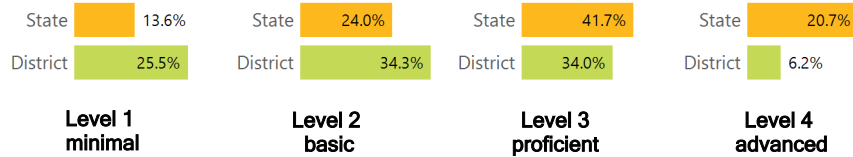

### Other Measures

Other measurements of student performance that factor into the accountability grade.

### TEACHER DATA

364.0

Teachers

68.3%

Experienced Teachers

6.5%

Provisional Teachers

95.7%

In-field Teachers

DETAILED ASSESSMENT AND OTHER DATA

Student Performance

The following information shows each level of student performance on statewide assessments.

MATH

ENGLISH

SCIENCE

Assessment Participation

Discipline

**131**

INCIDENTS OF VIOLENCE

OTHER DATA

**18.3%**

Chronic Absenteeism

Per-pupil expenditure data will be available in early 2019.

Per-Pupil Expenditure