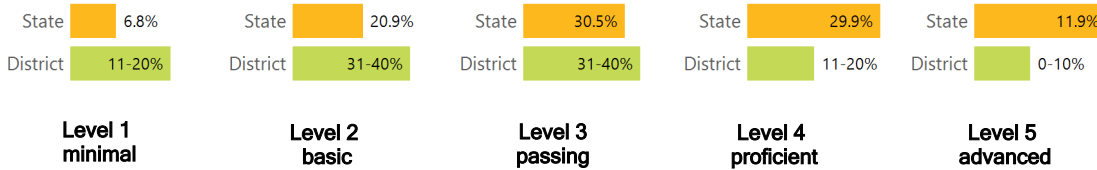

### Other Measures

Other measurements of student performance that factor into the accountability grade.

### TEACHER DATA

364.0

Teachers

68.3%

Experienced Teachers

6.5%

Provisional Teachers

95.7%

In-field Teachers

DETAILED ASSESSMENT AND OTHER DATA

Student Performance

The following information shows each level of student performance on statewide assessments.

MATH

ENGLISH

SCIENCE

Assessment Participation