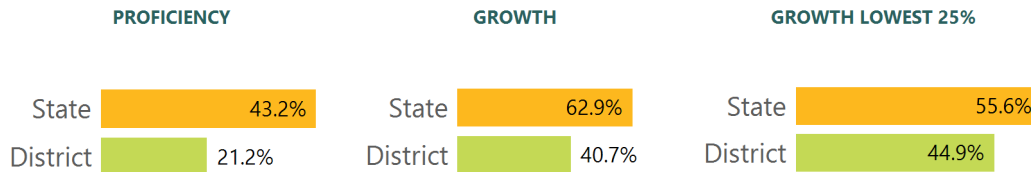

District Report Card 2017 - 2018

For more detailed information, please visit <http://msrc.mdek12.org>.

Meridian Public School District Mississippi

Grade

F

1019 25th Ave.
Meridian, MS 39301
Dr. Amy Carter
amcarter@mpsdk12.net

SCHOOL ACCOUNTABILITY GRADE COMPONENTS

Mississippi's accountability system assigns "A" through "F" letter grades for schools and districts. Grades are based on student achievement, student growth, student participation in testing, and other academic measures.

Math

Measurements of student performance on the statewide math assessment.

English

Measurements of student performance on the statewide English language arts (ELA) assessment.