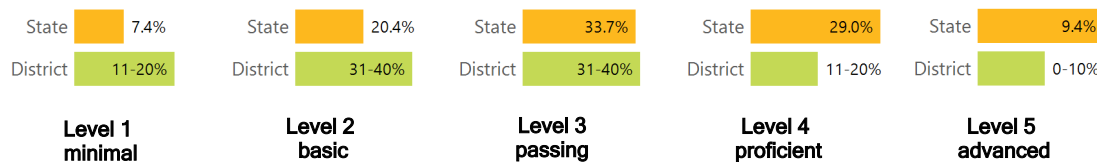

### Other Measures

Other measurements of student performance that factor into the accountability grade.

### TEACHER DATA

364.0

Teachers

68.3%

Experienced Teachers

6.5%

Provisional Teachers

95.7%

In-field Teachers

DETAILED ASSESSMENT AND OTHER DATA

Student Performance

The following information shows each level of student performance on statewide assessments.

MATH

ENGLISH

SCIENCE

Assessment Participation

Discipline

**131**

INCIDENTS OF VIOLENCE

OTHER DATA

**18.3%**

Chronic Absenteeism

Per-pupil expenditure data will be available in early 2019.

Per-Pupil Expenditure